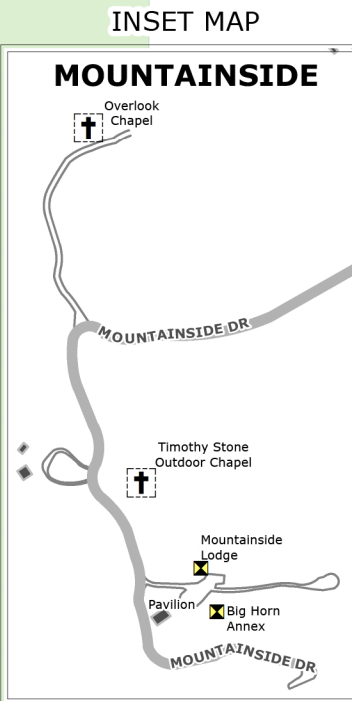

ESTES PARK CENTER

YMCA of the Rockies
2515 Tunnel Rd
Estes Park, CO 80511

(970) 586-3341
www.ymcarockies.org

To Estes Park

0.7 Miles To The Summit See Inset Below

0.1 Mile to Valley View Cabin
0.5 Miles to Mountainside Area (See Mountainside Inset Map Below)