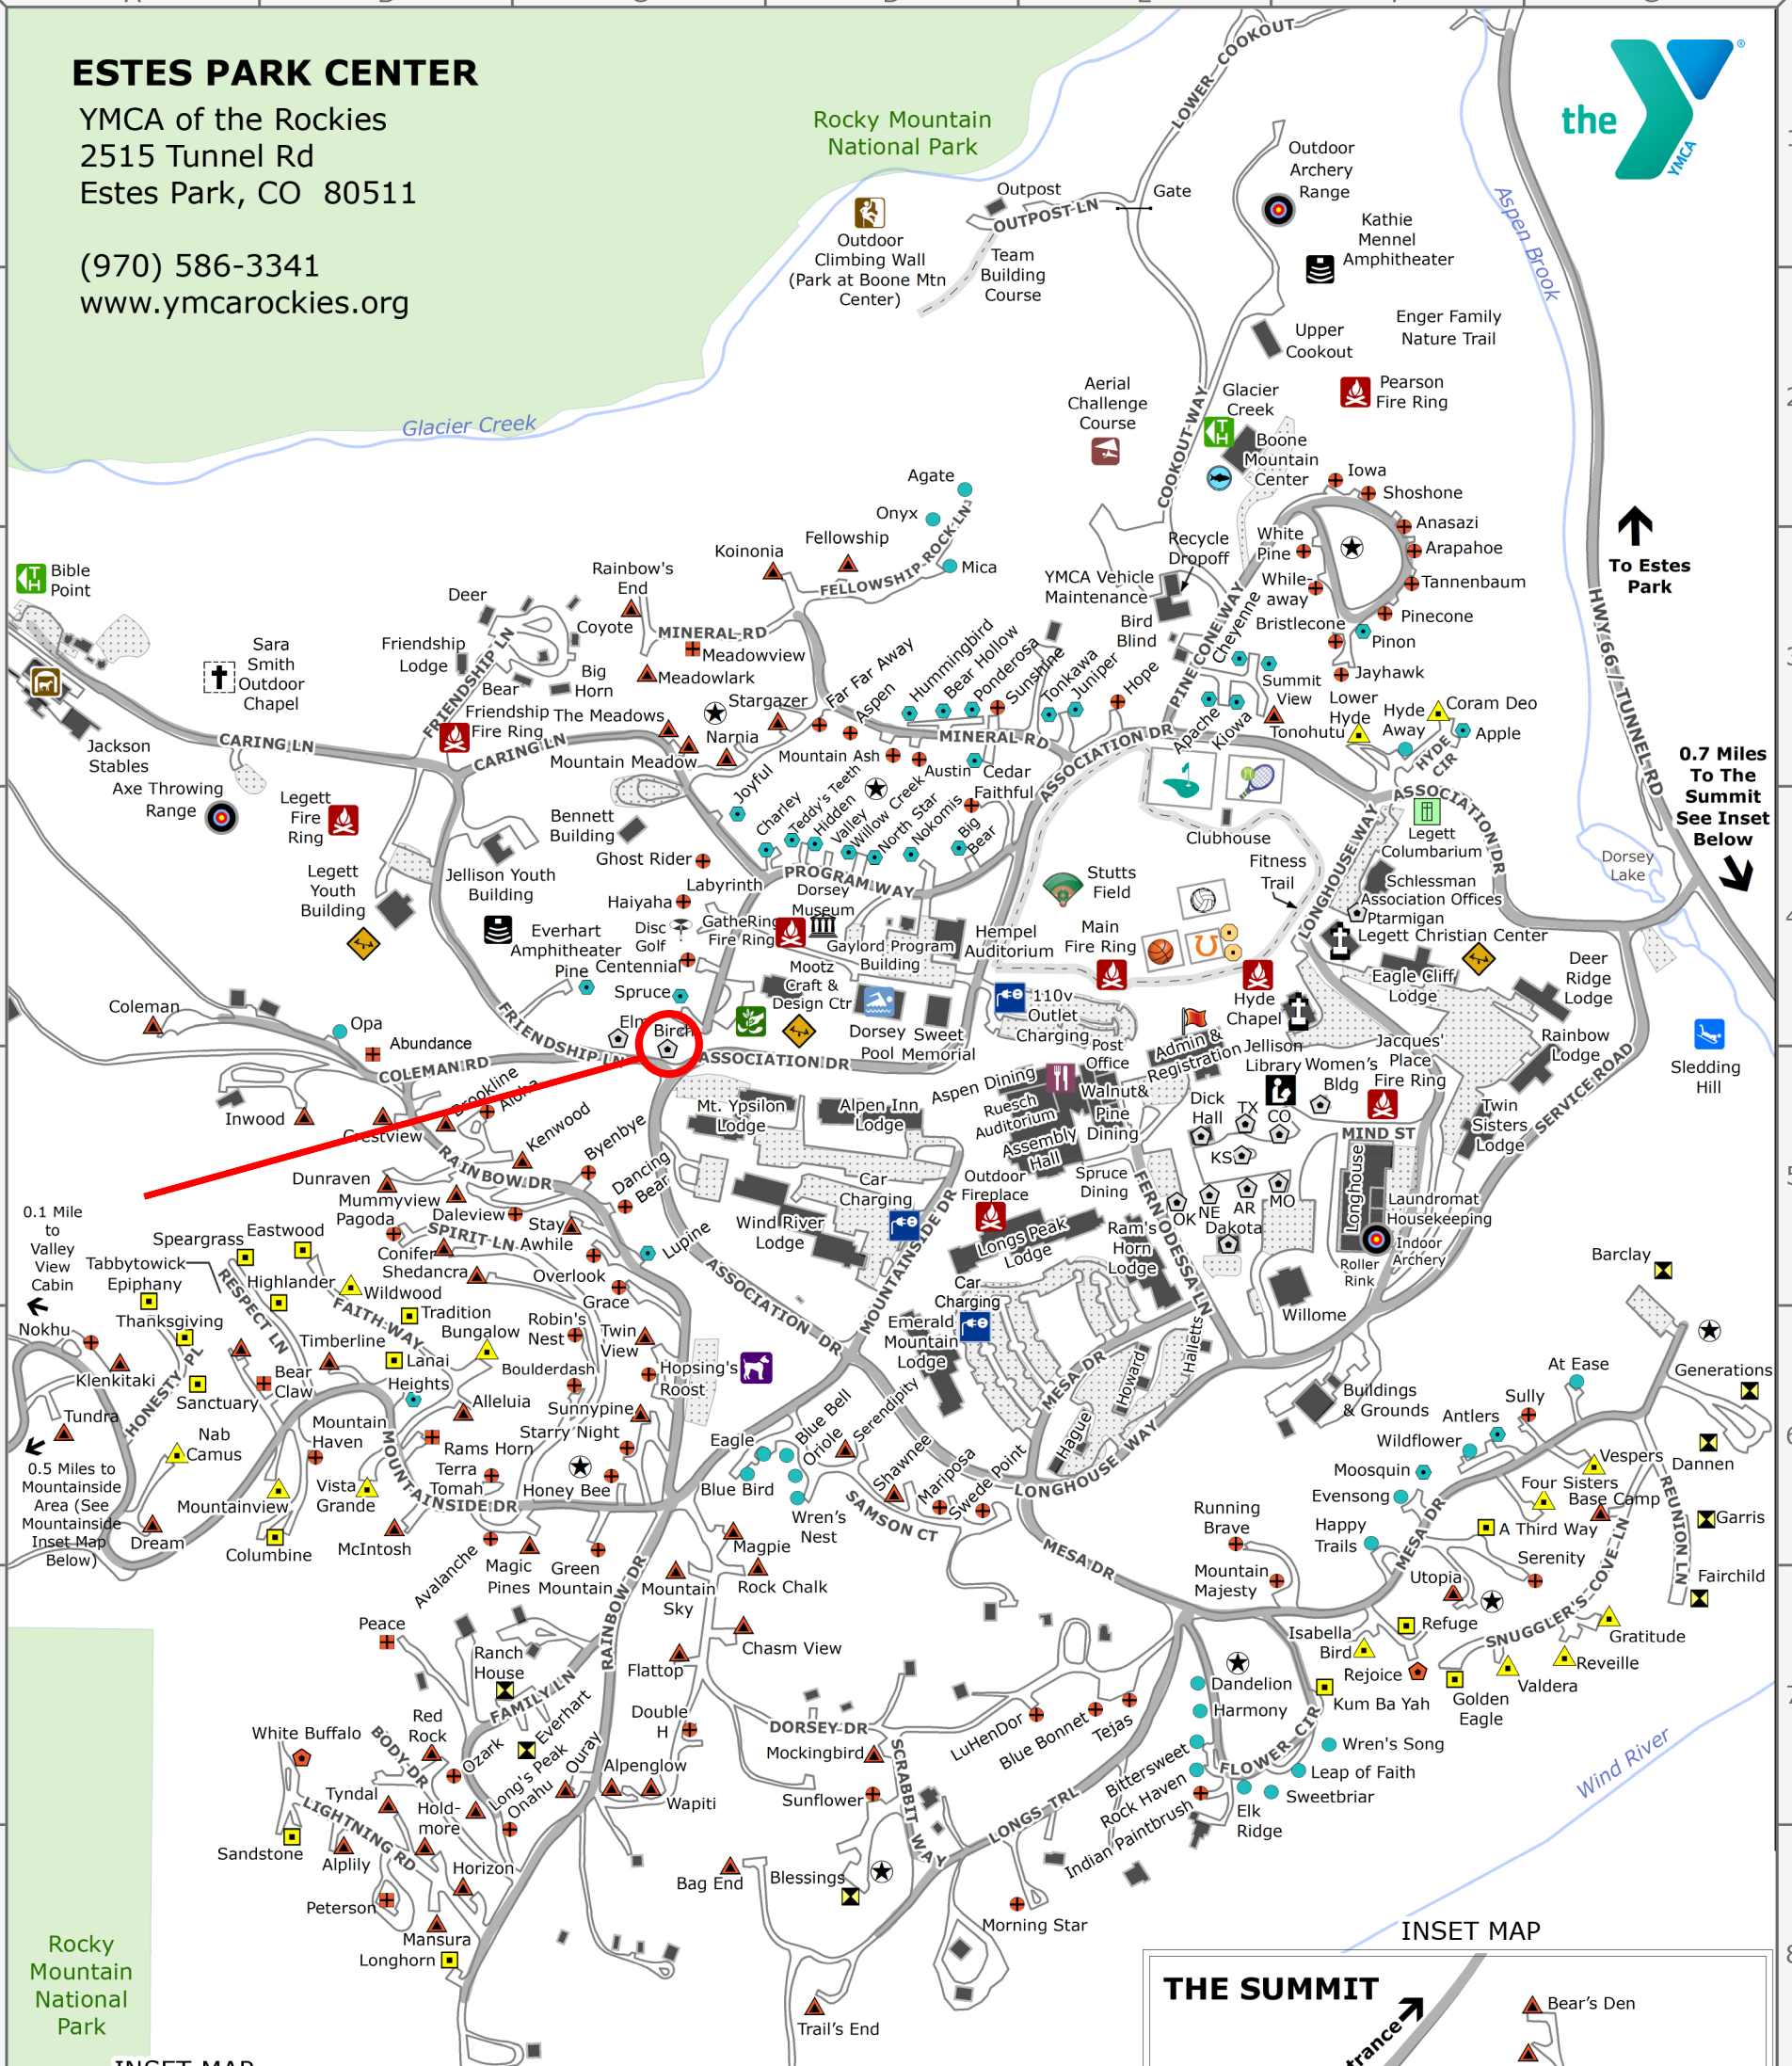

ESTES PARK CENTER

YMCA of the Rockies
2515 Tunnel Rd
Estes Park, CO 80511

(970) 586-3341
www.ymcarockies.org

To Estes Park

0.7 Miles To The Summit See Inset Below

0.1 Mile to Valley View Cabin
0.5 Miles to Mountainside Area (See Mountainside Inset Map Below)

| CABINS | | | | | |
|-----------------------|------------------------|--|------------------------|--|---------------|
| | 2 Bedroom Basic | | 5 Bedroom w/ Fireplace | | |
| | 2 Bedroom Midsize | | 3 Bedroom Plus | | |
| | 2 Bedroom w/ Fireplace | | 4 Bedroom Plus | | |
| | 3 Bedroom w/ Fireplace | | Reunion Cabin | | |
| | 4 Bedroom w/ Fireplace | | Meeting Cabin | | |
| PROGRAMS & ACTIVITIES | | | | | |
| | Aerial Course | | Columbarium | | Stables |
| | Amphitheater | | Dining | | Mini Golf |
| | Archery Range | | Disc Golf Start | | Museum |
| | Baseball Field | | Dog Park | | Playground |
| | Basketball Court | | Fire Ring | | Indoor Pool |
| | Car Charging Station | | Fly Fishing | | Sledding Hill |
| | Indoor Chapel | | Gaga Ball | | Tennis Court |
| | Outdoor Chapel | | Gathering Area | | Trailhead |
| | Outdoor Classroom | | Horseshoes | | Volleyball |
| | Climbing Wall | | Library | | |