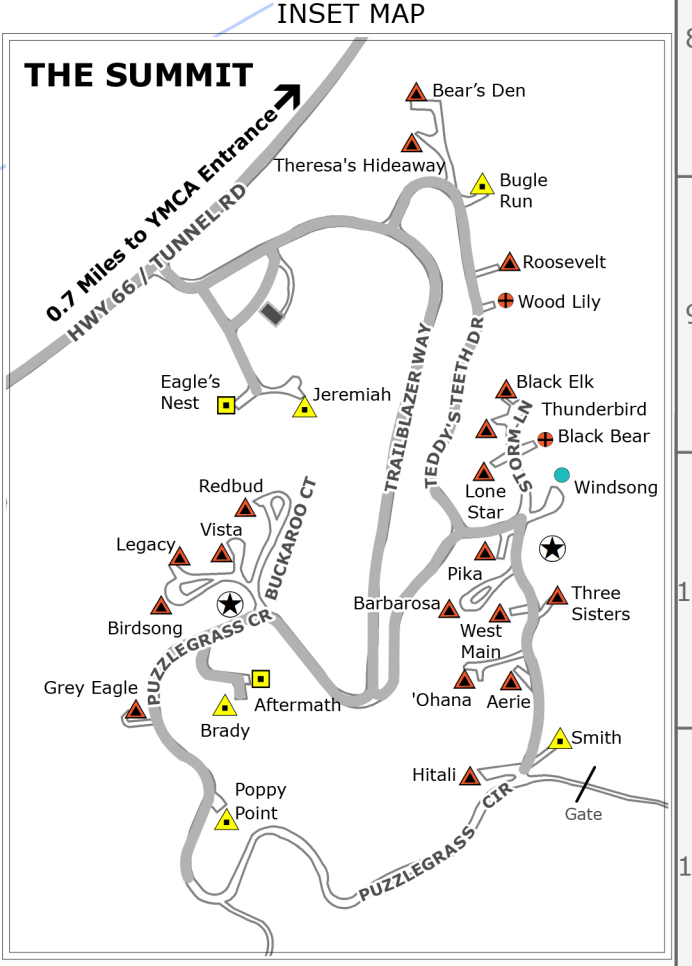

CABINS					
	2 Bedroom Basic		5 Bedroom w/ Fireplace		
	2 Bedroom Midsize		3 Bedroom Plus		
	2 Bedroom w/ Fireplace		4 Bedroom Plus		
	3 Bedroom w/ Fireplace		Reunion Cabin		
	4 Bedroom w/ Fireplace		Meeting Cabin		
PROGRAMS & ACTIVITIES					
	Aerial Course		Columbarium		Stables
	Amphitheater		Dining		Mini Golf
	Archery Range		Disc Golf Start		Museum
	Baseball Field		Dog Park		Playground
	Basketball Court		Fire Ring		Indoor Pool
	Car Charging Station		Fly Fishing		Sledding Hill
	Indoor Chapel		Gaga Ball		Tennis Court
	Outdoor Chapel		Gathering Area		Trailhead
	Outdoor Classroom		Horseshoes		Volleyball
	Climbing Wall		Library